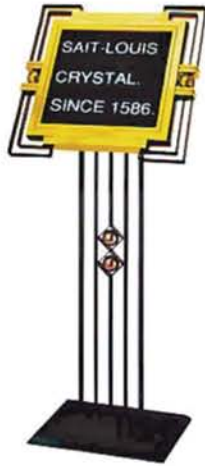

P-52
Poster Stand
37" L x 25" W x 49" H

P-21B
Poster Stand
36.5" L x 25.25" W x 50.5" H

P-23B
Menu Stand with Light
22" L x 17" W x 47" H

P-23C
Menu Stand with Light
22" L x 17" W x 47" H

Astra Contract Furniture

P-9
Sign Stand
22" L x 20" W x 56" H

P-9B
Sign Stand
22" L x 21" W x 57" H

P-10
Sign Stand
32" L x 27" W x 64" H

P-10A
Sign Stand
32" L x 27" W x 59" H

P-42A
Sign Stand
31" L x 24" W x 50" H

P-42B
Sign Stand
31" L x 24" W x 50" H