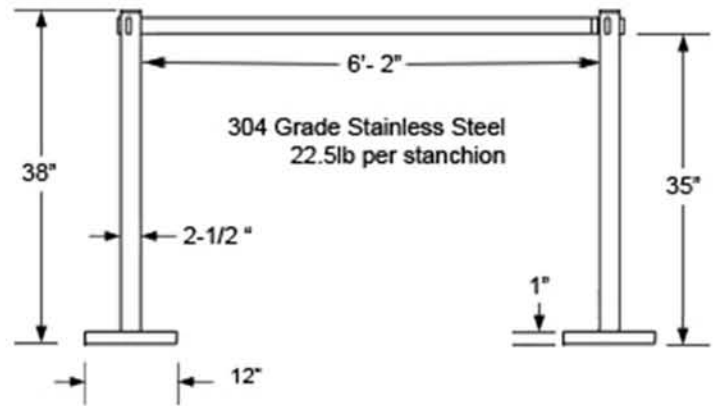

GPX-71C Glass Bowl Stainless Steel
Ash Urn
Dia. 14" x 27" H

GPX-71B Glass Bowl Wood
Ash Urn
Dia. 14" x 27" H

GPX-71EB Glass Bowl Wood
Ash Urn
Dia. 14" x 27" H

GPX-71ER Glass Bowl Wood
Ash Urn
Dia. 14" x 27" H

GPX-71GR Glass Bowl Wood
Ash Urn
Dia. 14" x 27" H

GPX-71GB Glass Bowl Wood
Ash Urn
Dia. 14" x 27" H

GPX-71GT Glass Bowl Wood
Ash Urn
Dia. 14" x 27" H

GPX-71GC Glass Bowl Wood
Ash Urn
Dia. 14" x 27" H

Astra Contract Furniture

Product ID: SS4W Barrier –stainless steel (304)
Retracting belt with 2" wide x 6' - 2" length
Base diameter 12"

Product ID: OD-1 Steel Trash Can

Steel Frame + Polished with Powder Coat

Frame Diameter 29"
Frame Height 36"
Cover Inner Diameter 25"