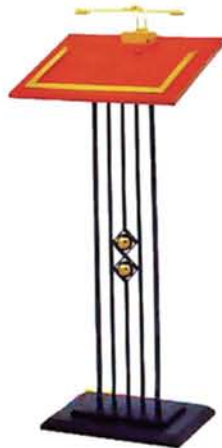

P-1
Poster Stand
37" L x 27" W x 55" H

P-2
Double-Sided
Turnable
Poster Stand
32" L x 24" W x 55" H

P-3
Round Corners
Poster Stand
35" L x 26" W x 55" H

P-3A
Double-Round Corners
Poster Stand
35" L x 26" W x 55" H

P-15
Poster Stand
33" L x 25" W x 48" H

P-15A
Square-Tube
Poster Stand
33" L x 25" W x 48" H

Astra Contract Furniture

P-7
L-Shape
Poster Stand
37" L x 25" W x 49" H

P-27
Turnable
Poster Stand
31" L x 23" W x 55" H

P-52
Poster Stand
37" L x 25" W x 49" H

P-21B
Poster Stand
36.5" L x 25.25" W x 50.5" H

P-23B
Menu Stand with Light
22" L x 17" W x 47" H

P-23C
Menu Stand with Light
22" L x 17" W x 47" H

Astra Contract Furniture

P-9
Sign Stand
22" L x 20" W x 56" H

P-9B
Sign Stand
22" L x 21" W x 57" H

P-10
Sign Stand
32" L x 27" W x 64" H

P-10A
Sign Stand
32" L x 27" W x 59" H

P-42A
Sign Stand
31" L x 24" W x 50" H

P-42B
Sign Stand
31" L x 24" W x 50" H